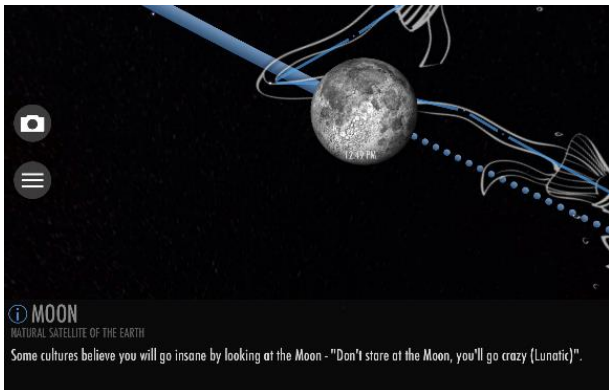

Explore the Universe

Scavenger Hunt

Explore planets, stars, and satellites in the night sky.

Thank You!

Thank you so much for your download. We hope you and your students enjoy this product.

We take pride in knowing that our products empower teachers with a high quality activity that is rich in content. Engaging and equipping students in S.T.E.M. is our passion! We would love to get your feedback on how we may continue to provide for you. Please email us at info@vivifystem.com with any comments or questions you may have.

For more products connecting science and math to the real world, follow us at our TpT store! We hope our products can vivify your STEM teaching!

Overview

Using the Sky View app, available for free on Apple and Android tablets, students explore planets, stars, and satellites in the night sky by completing a scavenger hunt. Students find the Moon, International Space Station, Hubble Telescope, and the planets in our Solar System.

Station Set-up

1. Open SkyView app.
2. Provide students with iPad, pencil, and worksheet.

Explore the Universe

Watch video

Open SkyView app on tablet.

Move the tablet around to explore all the stars, planets, and large satellites that orbit Earth. The app uses your location to show the actual night sky based on where you are standing.

International Space Station

Hubble Telescope

Explorar el Universo

Watch video

Abra "SkyView"

Usa la tableta para explorar todas las estrellas, planetas y satélites grandes que orbitan alrededor de la Tierra. La aplicación usa su ubicación para mostrarle el cielo nocturno real según el lugar donde se encuentre.